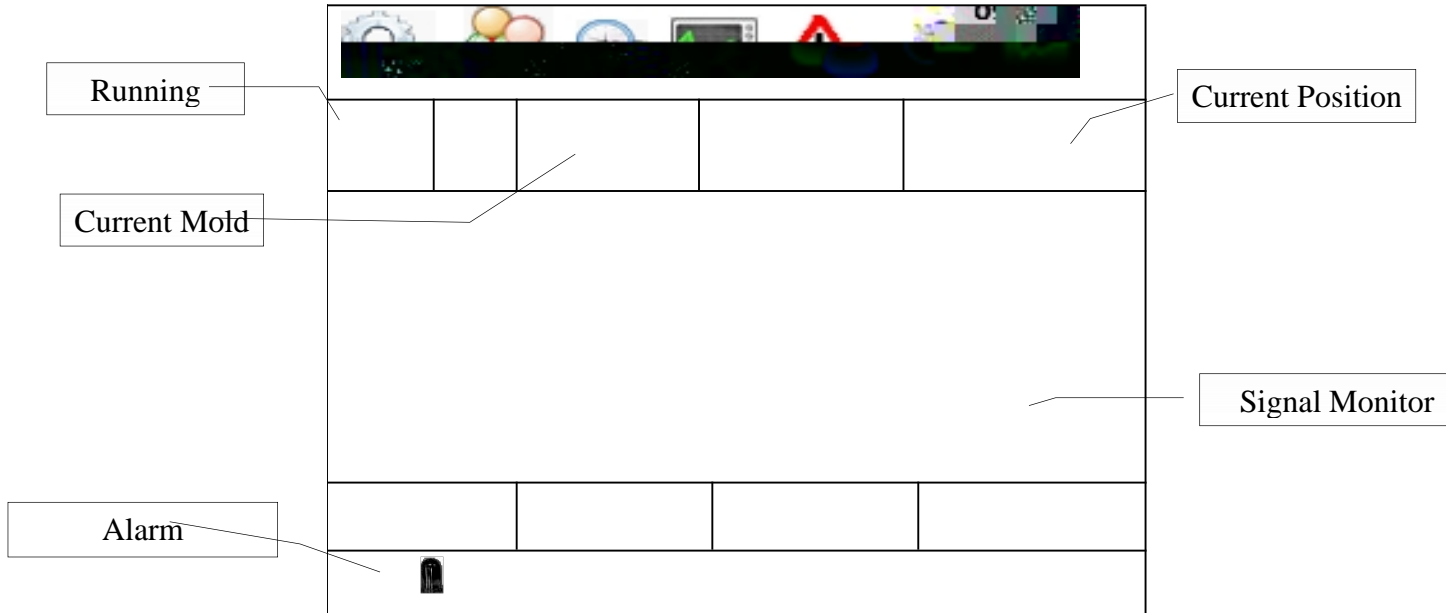

,

,

,

A horizontal taskbar containing several colorful icons: a gear, two spheres, a blue circle, a monitor, a red triangle, and a globe.				
<div data-bbox="560 1104 756 1151" data-label="Image">A small, empty rectangular box, likely for text input.</div>				
<div data-bbox="887 1162 1173 1408" data-label="Image">A large, empty rectangular box, possibly for a drawing or a larger text input area.</div>				
<div data-bbox="469 1550 497 1590" data-label="Image">A small, dark icon of a person's head and shoulders, positioned in the bottom-left corner of the main content area.</div>				

,

,

,

,

,

,

A horizontal row of six colorful icons: a grey gear, two balloons (one yellow, one pink), a blue clock face, a grey television set, a red house, and a person icon.				
A horizontal slider control with a rectangular track and a small square knob in the middle.				
A small, solid black icon.				